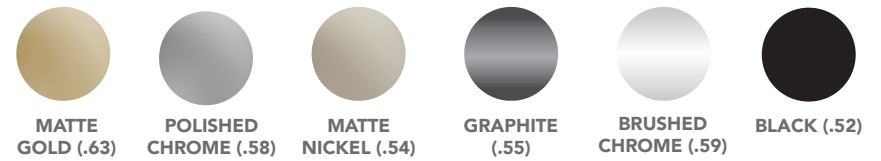

POLISHED
CHROME (.58)

MATTE
NICKEL (.54)

GRAPHITE
(.55)

BRUSHED
CHROME (.59)

BLACK (.52)

Specifications

SOFT SQUARE
knob

(finish)
9954.000.XX

Finishes

MATTE
GOLD (.63)

POLISHED
CHROME (.58)

MATTE
NICKEL (.54)

GRAPHITE
(.55)

BRUSHED
CHROME (.59)

BLACK (.52)

Specifications

STAPLE
handle

(size) (finish)
9956.096.XX
9956.128.XX
9956.192.XX

Finishes

Specifications

SWOOP
handle

(finish)
9950.128.XX

Finishes

Specifications

WATERFALL
handle

(size) (finish)
9958.160.XX

Finishes

Specifications

WATERFALL
knob

(finish)
9958.016.XX

Finishes

Specifications