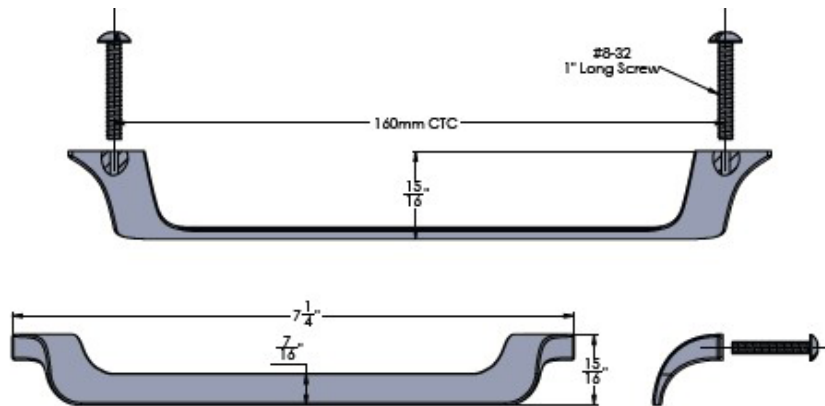

Specifications