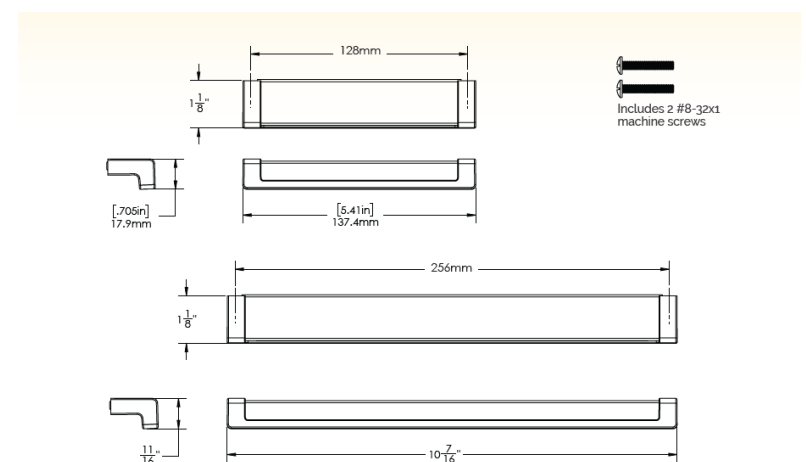

Finishes

Finishes

Specifications

Specifications

MOD DROP
handle

(finish)
9952.128.XX

Finishes

Specifications