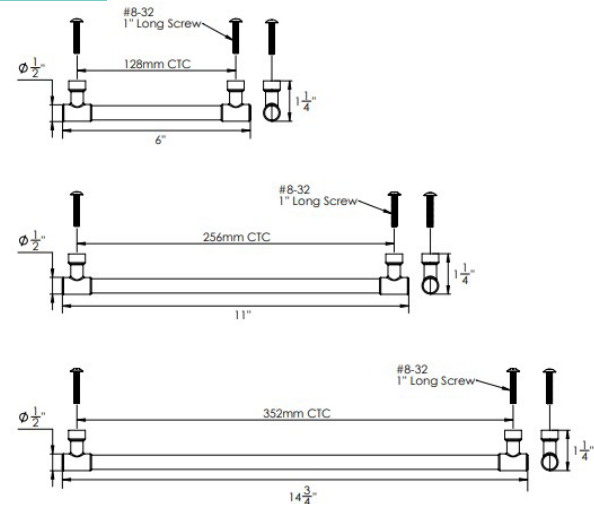

BRUSHED CHROME (.59)

BLACK (.52)

Specifications

Specifications

NORDIC LEATHER
handle

(size) (leather) (finish)
9128.1XX.XX
9256.1XX.XX

LUXE LEATHER
handle

(size) (leather) (finish)
9128.2XX.XX
9256.2XX.XX

Finishes

Finishes

Specifications

Specifications

MOD DROP
handle

(finish)
9952.128.XX

Finishes

Specifications