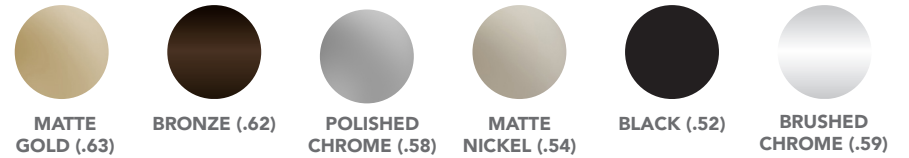

BOW
handle

(finish)
9960.096.XX

Finishes

Specifications

ARCH
handle

(finish)
1027.128.XX

Finishes

Specifications