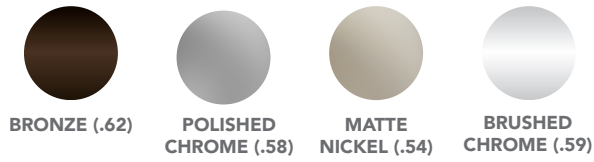

GRAPHITE (.55)

BRUSHED CHROME (.59)

BLACK (.52)

Finishes

MATTE GOLD (.63)

POLISHED CHROME (.58)

MATTE NICKEL (.54)

GRAPHITE (.55)

Finishes

MATTE
GOLD (.63)

POLISHED
CHROME (.58)

MATTE
NICKEL (.54)

GRAPHITE
(.55)

BRUSHED
CHROME (.59)

BLACK (.52)

Specifications

BLACK (.52)

Specifications

EXTRUDED
handle

(finish)
1126.960.XX

Finishes

BRUSHED
CHROME (.59)

Specifications

BOW
handle

(finish)
9964.000.XX

Finishes

Specifications

**BAR
handle**

(Brushed Chrome) 9970.096.59
(Black) 10081.128.52

Finishes

Specifications