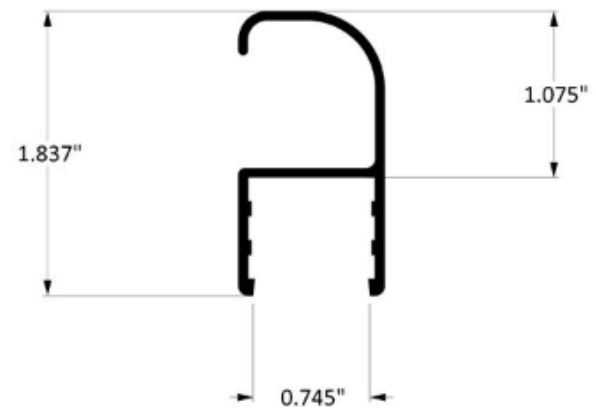

STAPLE
handle

(size) (finish)
9956.096.XX
9956.128.XX
9956.192.XX

Finishes

Specifications

SWOOP
handle

(finish)
9950.128.XX

Finishes

Specifications

WATERFALL
handle

(size) (finish)
9958.160.XX

Finishes

Specifications

WATERFALL
knob

(finish)
9958.016.XX

Finishes

Specifications

BLACK (.52)

Specifications

EXTRUDED
handle

(finish)
1126.960.XX

Finishes

BRUSHED
CHROME (.59)

Specifications

BOW
handle

(finish)
9960.096.XX

Finishes

Specifications

ARCH
handle

(finish)
1027.128.XX

Finishes

Specifications

**ROUND
knob**