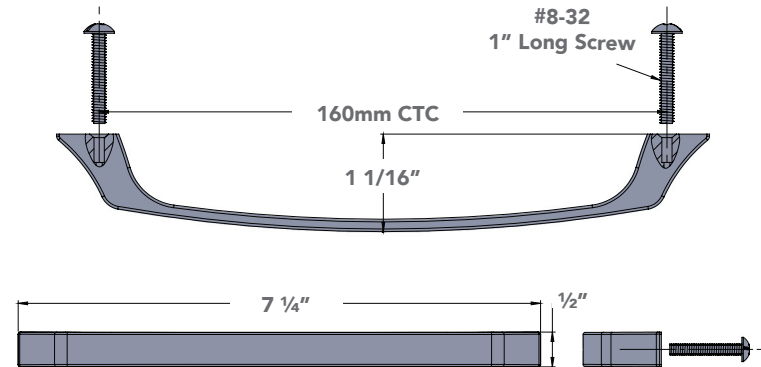

BUTTON
knob

(finish)
9953.000.XX

Finishes

Specifications

ELEGANT
handle

(size) (finish)
9957.160.XX

Finishes

Specifications

BRUSHED CHROME (.59)

BLACK (.52)

Specifications

Specifications

NORDIC LEATHER
handle

(size) (leather) (finish)
9128.1XX.XX
9256.1XX.XX

LUXE LEATHER
handle

(size) (leather) (finish)
9128.2XX.XX
9256.2XX.XX