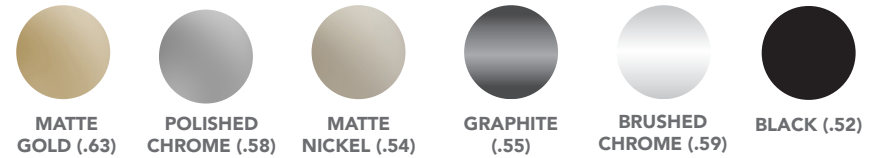

GRAPHITE (.55)

BRUSHED CHROME (.59)

BLACK (.52)

Finishes

MATTE GOLD (.63)

POLISHED CHROME (.58)

MATTE NICKEL (.54)

GRAPHITE (.55)

BRUSHED CHROME (.59)

BLACK (.52)

Specifications

Specifications

NORDIC LEATHER
handle

(size) (leather) (finish)
9128.1XX.XX
9256.1XX.XX

LUXE LEATHER
handle

(size) (leather) (finish)
9128.2XX.XX
9256.2XX.XX

Finishes

Finishes

Specifications

Specifications

MOD DROP
handle

(finish)
9952.128.XX

Finishes

Specifications

MOD
handle

(finish)
9951.128.XX
9951.265.XX

Finishes

Specifications

MOD
knob

(finish)
9955.000.XX

Finishes

MATTE
GOLD (.63)