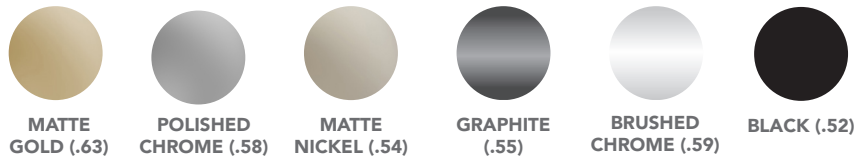

GRAPHITE (.55)

BRUSHED CHROME (.59)

BLACK (.52)

Finishes

MATTE GOLD (.63)

POLISHED CHROME (.58)

MATTE NICKEL (.54)

GRAPHITE (.55)

BRUSHED CHROME (.59)

BLACK (.52)

Specifications

Specifications

NORDIC LEATHER
handle

(size) (leather) (finish)
9128.1XX.XX
9256.1XX.XX

LUXE LEATHER
handle

(size) (leather) (finish)
9128.2XX.XX
9256.2XX.XX

Finishes

Finishes

Specifications

Specifications

MOD DROP
handle

(finish)
9952.128.XX

Finishes

Specifications

MOD
handle

(finish)
9951.128.XX
9951.265.XX

Finishes

Specifications

MOD
knob

(finish)
9955.000.XX

Finishes

MATTE
GOLD (.63)