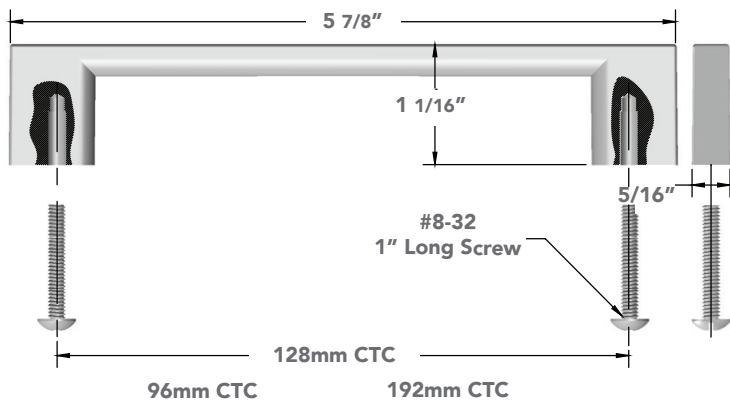

STAPLE
handle

(size) (finish)
9956.096.XX
9956.128.XX
9956.192.XX

Finishes

Specifications

SWOOP
handle

(finish)
9950.128.XX

Finishes

Specifications