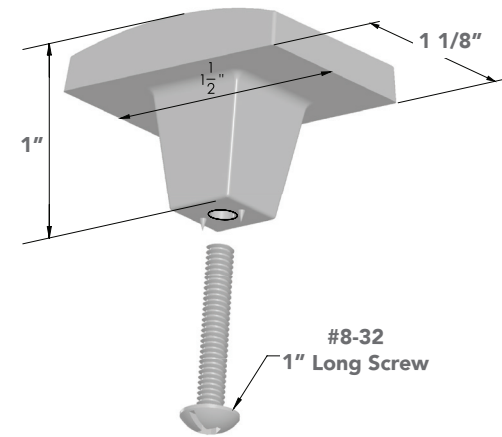

STAPLE
handle

(size) (finish)
9956.096.XX
9956.128.XX
9956.192.XX

Finishes

Specifications

SWOOP
handle

(finish)
9950.128.XX

Finishes

Specifications