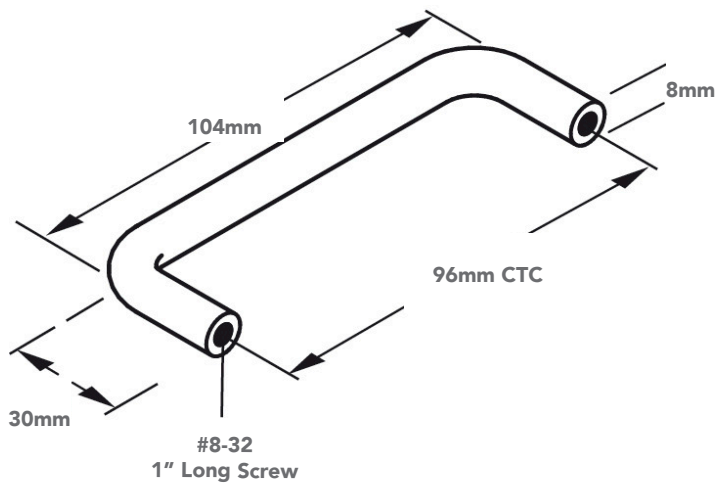

Specifications