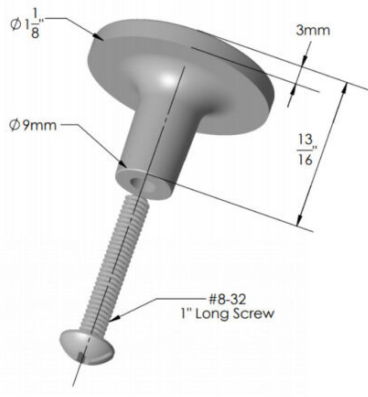

PETITE
knob

(finish)
9949.000.XX

Finishes

MATTE
GOLD (.63)

POLISHED
CHROME (.58)

MATTE
NICKEL (.54)

GRAPHITE
(.55)

BRUSHED
CHROME (.59)

BLACK (.52)

Specifications