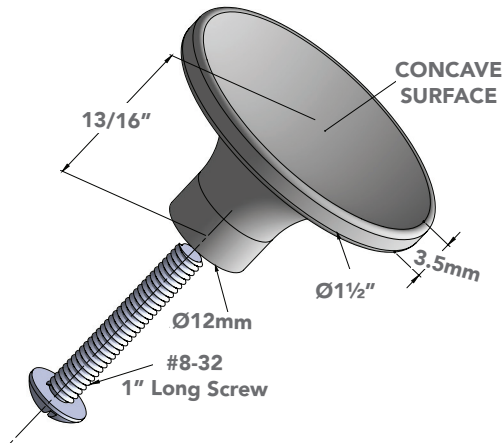

BUTTON
knob

(finish)
9953.000.XX

Finishes

Specifications

ELEGANT
handle

(size) (finish)
9957.160.XX

Finishes

Specifications

BRUSHED CHROME (.59)

BLACK (.52)

Specifications

Specifications

NORDIC LEATHER
handle

(size) (leather) (finish)
9128.1XX.XX
9256.1XX.XX

LUXE LEATHER
handle

(size) (leather) (finish)
9128.2XX.XX
9256.2XX.XX