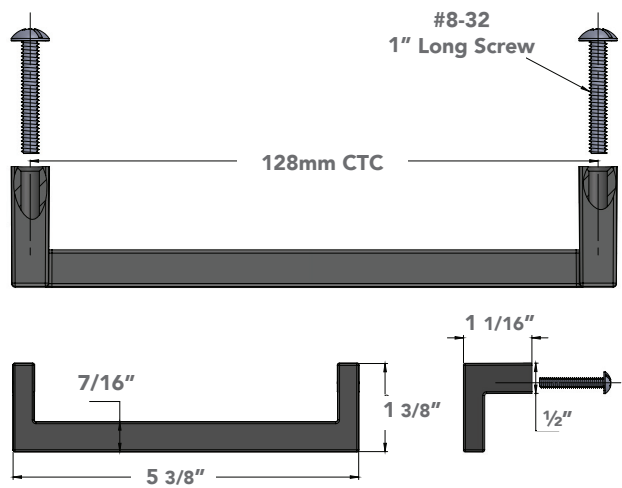

Finishes

Finishes

Specifications

Specifications

MOD DROP
handle

(finish)
9952.128.XX

Finishes

Specifications