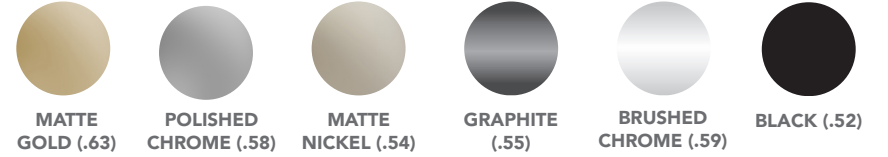

BUTTON
knob

(finish)
9953.000.XX

Finishes

Specifications

ELEGANT
handle

(size) (finish)
9957.160.XX

Finishes

Specifications

NORDIC
knob

(finish)
9959.000.XX

NORDIC
handle

(size) (finish)
9959.128.XX
9959.256.XX
9959.352.XX

Finishes

MATTE GOLD (.63)

POLISHED CHROME (.58)

MATTE NICKEL (.54)

GRAPHITE (.55)

BRUSHED CHROME (.59)

BLACK (.52)

Finishes

MATTE GOLD (.63)

POLISHED CHROME (.58)

MATTE NICKEL (.54)

GRAPHITE (.55)