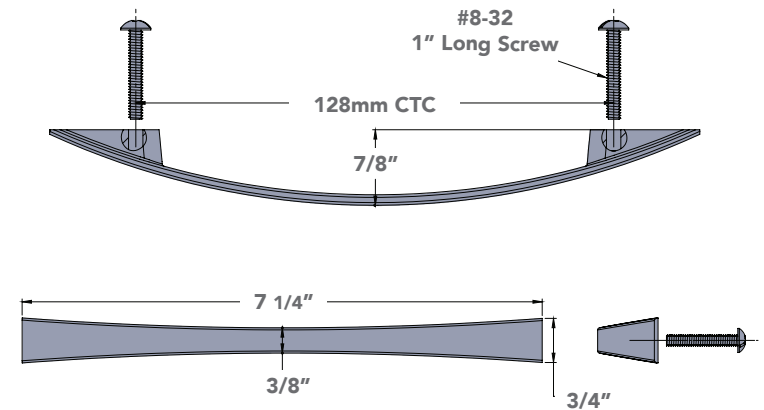

STAPLE
handle

(size) (finish)
9956.096.XX
9956.128.XX
9956.192.XX

Finishes

Specifications

SWOOP
handle

(finish)
9950.128.XX

Finishes

Specifications

WATERFALL
handle

(size) (finish)
9958.160.XX

Finishes

Specifications

WATERFALL
knob

(finish)
9958.016.XX

Finishes

Specifications