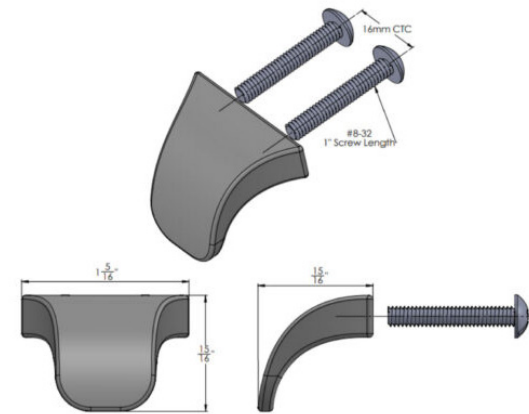

STAPLE
handle

(size) (finish)
9956.096.XX
9956.128.XX
9956.192.XX

Finishes

Specifications

SWOOP
handle

(finish)
9950.128.XX

Finishes

Specifications

WATERFALL
handle

(size) (finish)
9958.160.XX

Finishes

Specifications

WATERFALL
knob

(finish)
9958.016.XX

Finishes

Specifications