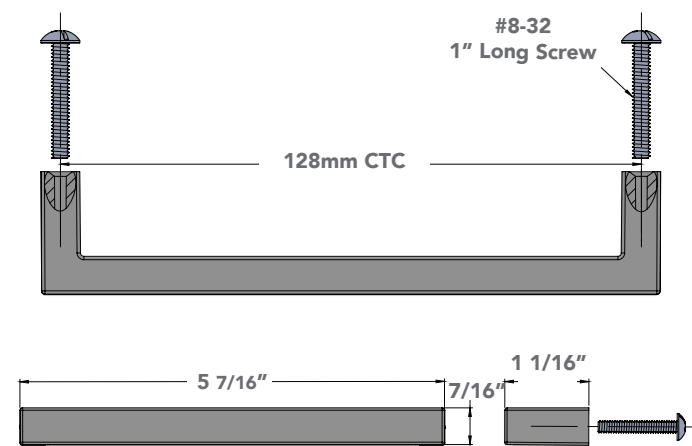

Specifications