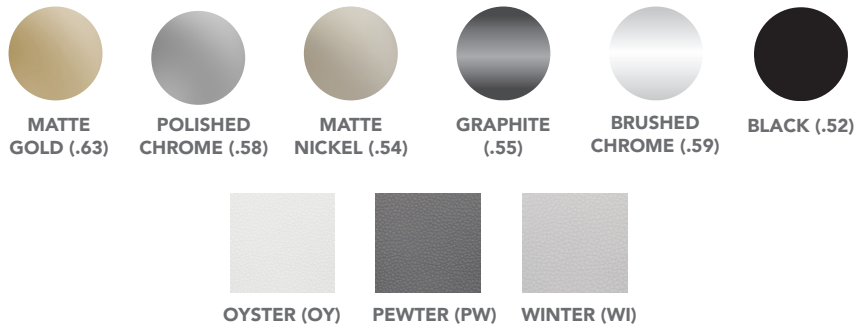

GRAPHITE (.55)

BRUSHED CHROME (.59)

BLACK (.52)

Finishes

MATTE GOLD (.63)

POLISHED CHROME (.58)

MATTE NICKEL (.54)

GRAPHITE (.55)

BRUSHED CHROME (.59)

BLACK (.52)

Specifications

Specifications

NORDIC LEATHER
handle

(size) (leather) (finish)
9128.1XX.XX
9256.1XX.XX

LUXE LEATHER
handle

(size) (leather) (finish)
9128.2XX.XX
9256.2XX.XX

Finishes

Finishes

Specifications

Specifications

MOD DROP
handle

(finish)
9952.128.XX

Finishes

Specifications