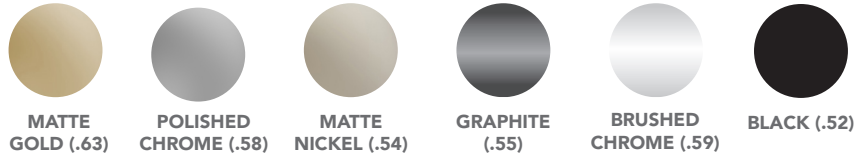

BUTTON
knob

(finish)
9953.000.XX

Finishes

Specifications

ELEGANT
handle

(size) (finish)
9957.160.XX

Finishes

Specifications

NORDIC
knob

(finish)
9959.000.XX

NORDIC
handle

(size) (finish)
9959.128.XX
9959.256.XX
9959.352.XX

Finishes

MATTE GOLD (.63)

POLISHED CHROME (.58)

MATTE NICKEL (.54)

GRAPHITE (.55)

BRUSHED CHROME (.59)

BLACK (.52)

Finishes

MATTE GOLD (.63)

POLISHED CHROME (.58)

MATTE NICKEL (.54)

GRAPHITE (.55)

BRUSHED CHROME (.59)

BLACK (.52)

Specifications

Specifications

NORDIC LEATHER
handle

(size) (leather) (finish)
9128.1XX.XX
9256.1XX.XX

LUXE LEATHER
handle

(size) (leather) (finish)
9128.2XX.XX
9256.2XX.XX