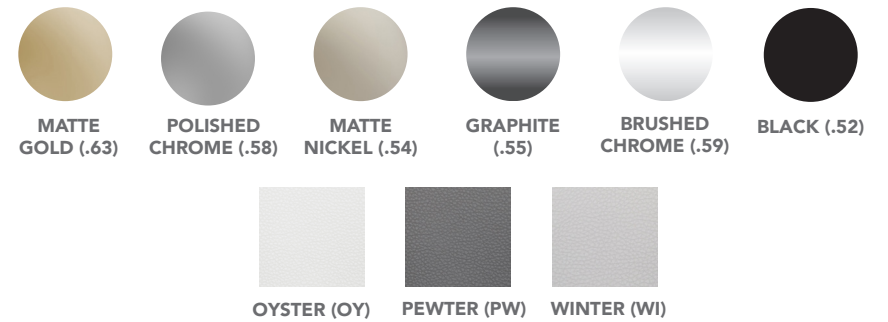

GRAPHITE (.55)

BRUSHED CHROME (.59)

BLACK (.52)

Finishes

MATTE GOLD (.63)

POLISHED CHROME (.58)

MATTE NICKEL (.54)

GRAPHITE (.55)

BRUSHED CHROME (.59)

BLACK (.52)

Specifications

Specifications

NORDIC LEATHER
handle

(size) (leather) (finish)
9128.1XX.XX
9256.1XX.XX

LUXE LEATHER
handle

(size) (leather) (finish)
9128.2XX.XX
9256.2XX.XX

Finishes

Finishes

Specifications

Specifications

MOD DROP
handle

(finish)
9952.128.XX

Finishes

Specifications