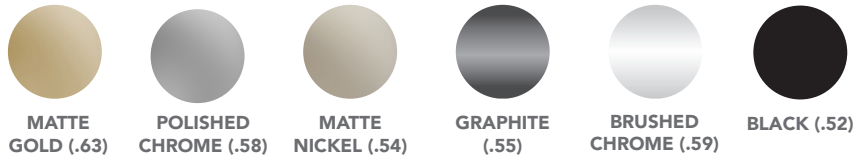

POLISHED
CHROME (.58)

MATTE
NICKEL (.54)

GRAPHITE
(.55)

BRUSHED
CHROME (.59)

BLACK (.52)

Specifications

SOFT SQUARE
knob

(finish)
9954.000.XX

Finishes

MATTE
GOLD (.63)

POLISHED
CHROME (.58)

MATTE
NICKEL (.54)

GRAPHITE
(.55)

BRUSHED
CHROME (.59)

BLACK (.52)

Specifications

STAPLE
handle

(size) (finish)
9956.096.XX
9956.128.XX
9956.192.XX

Finishes

Specifications

SWOOP
handle

(finish)
9950.128.XX

Finishes

Specifications

WATERFALL
handle

(size) (finish)
9958.160.XX

Finishes

Specifications

WATERFALL
knob

(finish)
9958.016.XX

Finishes

Specifications