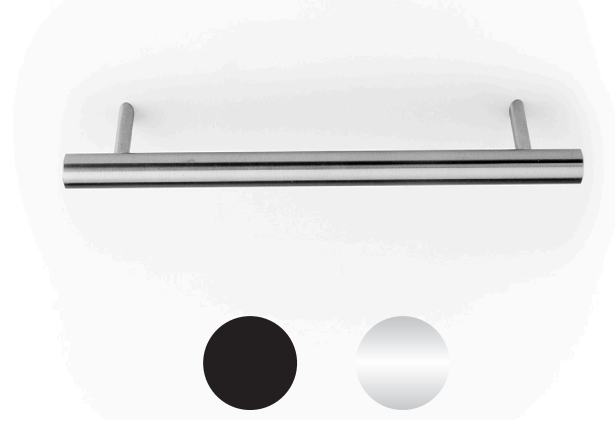

(finish)
9960.096.XX

Finishes

Specifications

ARCH
handle

(finish)
1027.128.XX

Finishes

Specifications

**ROUND
knob**

(finish)
9964.000.XX

Finishes

Specifications

**BAR
handle**

(Brushed Chrome) 9970.096.59
(Black) 10081.128.52

Finishes

Specifications