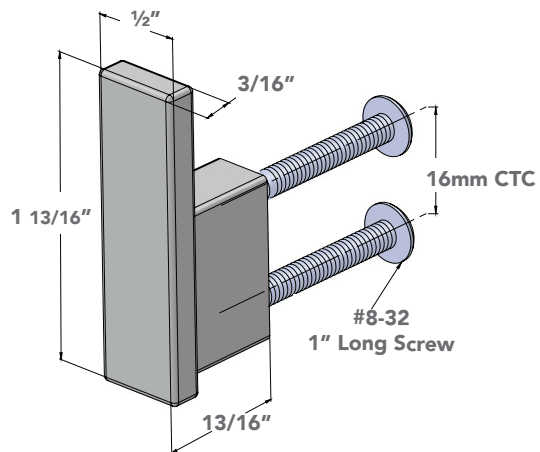

MOD
knob

(finish)
9955.000.XX

Finishes

MATTE
GOLD (.63)

POLISHED
CHROME (.58)

MATTE
NICKEL (.54)

GRAPHITE
(.55)

BRUSHED
CHROME (.59)

BLACK (.52)

Specifications