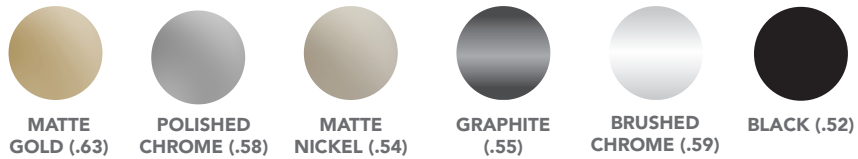

BRUSHED CHROME (.59)

BLACK (.52)

Specifications

Specifications

NORDIC LEATHER
handle

(size) (leather) (finish)
9128.1XX.XX
9256.1XX.XX

LUXE LEATHER
handle

(size) (leather) (finish)
9128.2XX.XX
9256.2XX.XX

POLISHED
CHROME (.58)

MATTE
NICKEL (.54)

GRAPHITE
(.55)

BRUSHED
CHROME (.59)

BLACK (.52)

Specifications

SOFT SQUARE
knob

(finish)
9954.000.XX

Finishes

MATTE
GOLD (.63)

POLISHED
CHROME (.58)

MATTE
NICKEL (.54)

GRAPHITE
(.55)

BRUSHED
CHROME (.59)

BLACK (.52)

Specifications

STAPLE
handle

(size) (finish)
9956.096.XX
9956.128.XX
9956.192.XX

Finishes

Specifications

SWOOP
handle

(finish)
9950.128.XX

Finishes

Specifications