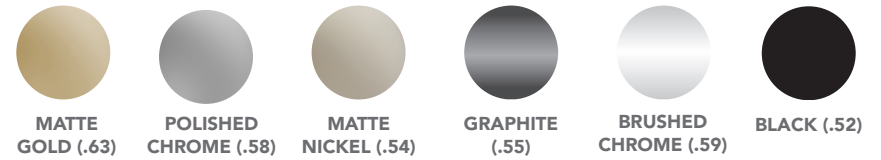

Finishes

MATTE
GOLD (.63)

POLISHED
CHROME (.58)

MATTE
NICKEL (.54)

GRAPHITE
(.55)

BRUSHED
CHROME (.59)

BLACK (.52)

Specifications

STAPLE
handle

(size) (finish)
9956.096.XX
9956.128.XX
9956.192.XX

Finishes

Specifications

SWOOP
handle

(finish)
9950.128.XX

Finishes

Specifications

WATERFALL
handle

(size) (finish)
9958.160.XX

Finishes

Specifications

WATERFALL
knob

(finish)
9958.016.XX

Finishes

Specifications

PETITE
knob

(finish)
9949.000.XX

Finishes

MATTE
GOLD (.63)

POLISHED
CHROME (.58)

MATTE
NICKEL (.54)

GRAPHITE
(.55)

BRUSHED
CHROME (.59)