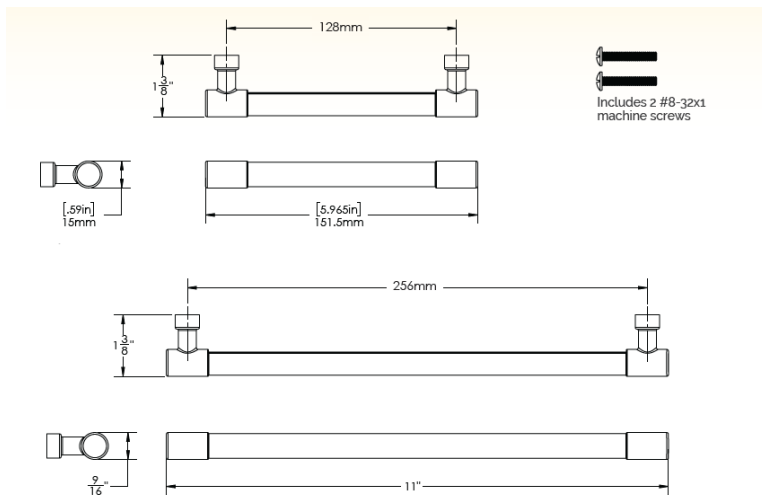

BRUSHED CHROME (.59)

BLACK (.52)

Specifications

Specifications

NORDIC LEATHER
handle

(size) (leather) (finish)
9128.1XX.XX
9256.1XX.XX

LUXE LEATHER
handle

(size) (leather) (finish)
9128.2XX.XX
9256.2XX.XX

Finishes

Finishes

Specifications

Specifications

MOD DROP
handle

(finish)
9952.128.XX

Finishes

Specifications