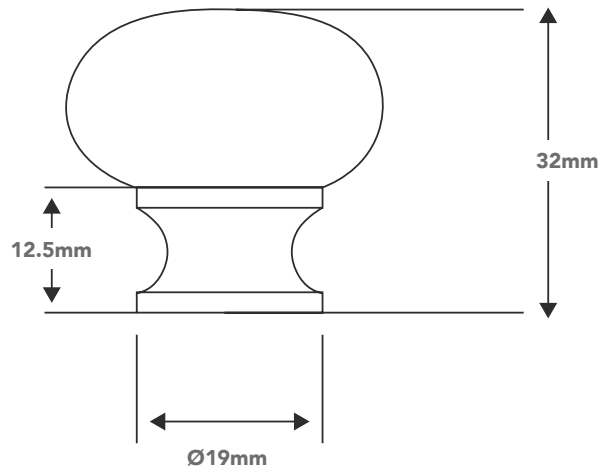

WATERFALL
handle

(size) (finish)
9958.160.XX

Finishes

Specifications

WATERFALL
knob

(finish)
9958.016.XX

Finishes

Specifications

BLACK (.52)

Specifications

EXTRUDED
handle

(finish)
1126.960.XX

Finishes

BRUSHED
CHROME (.59)

Specifications

BOW
handle

(finish)
9960.096.XX

Finishes

Specifications

ARCH
handle

(finish)
1027.128.XX

Finishes

Specifications

**ROUND
knob**

(finish)
9964.000.XX

Finishes

Specifications

**BAR
handle**

(Brushed Chrome) 9970.096.59
(Black) 10081.128.52

Finishes

Specifications