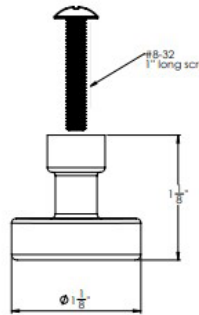

BRUSHED CHROME (.59)

BLACK (.52)

Specifications

Specifications

NORDIC LEATHER
handle

(size) (leather) (finish)
9128.1XX.XX
9256.1XX.XX

LUXE LEATHER
handle

(size) (leather) (finish)
9128.2XX.XX
9256.2XX.XX