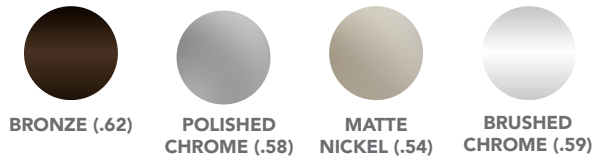

BOW
handle

(finish)
9960.096.XX

Finishes