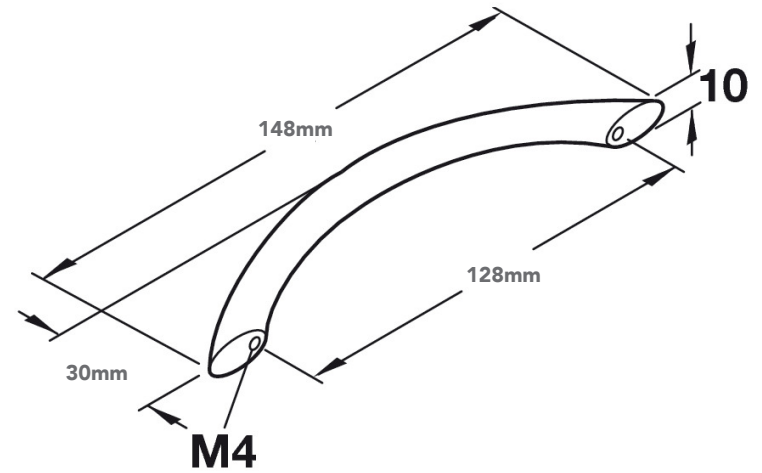

BLACK (.52)

Specifications

EXTRUDED
handle

(finish)
1126.960.XX

Finishes

BRUSHED
CHROME (.59)

Specifications

BOW
handle

(finish)
9960.096.XX

Finishes

Specifications

ARCH
handle

(finish)
1027.128.XX

Finishes

Specifications

**ROUND
knob**